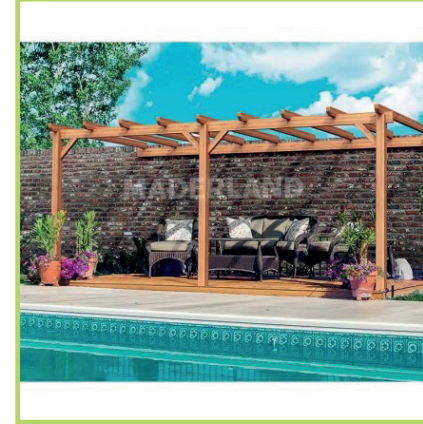

Pérgola Madera Palma.
Postes 12x12 cm

Precio : 536 €
Referencia : PLA00833